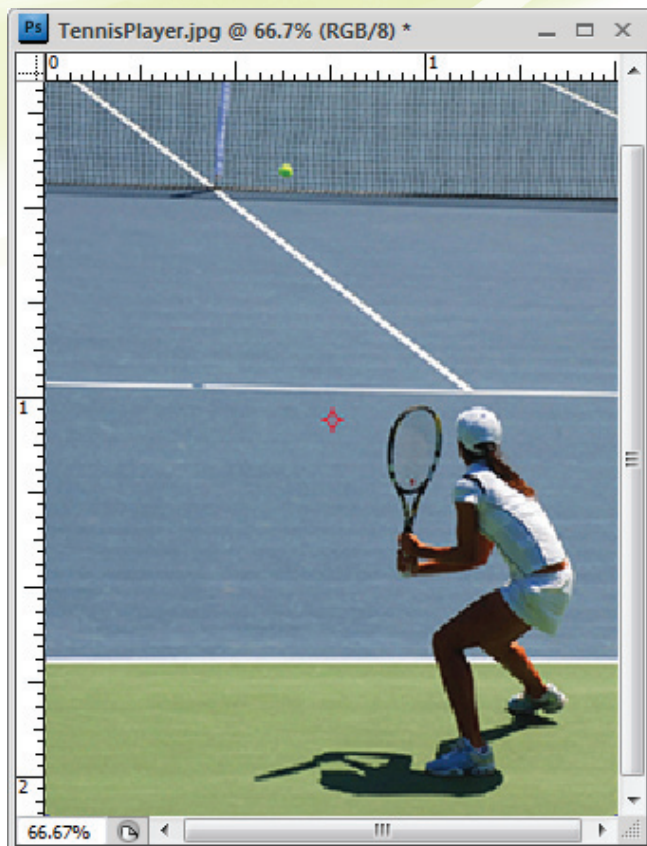

Photoshop® Tip: Cropping an Image

1. From the **Tool** palette, select the **Crop** tool 
2. Draw a box around the image you want to crop.
3. Double-click on the image.

*Tip: If you know the final size of the image that is needed, you can enter the **Width** and **Height** inside the Crop toolbar.*