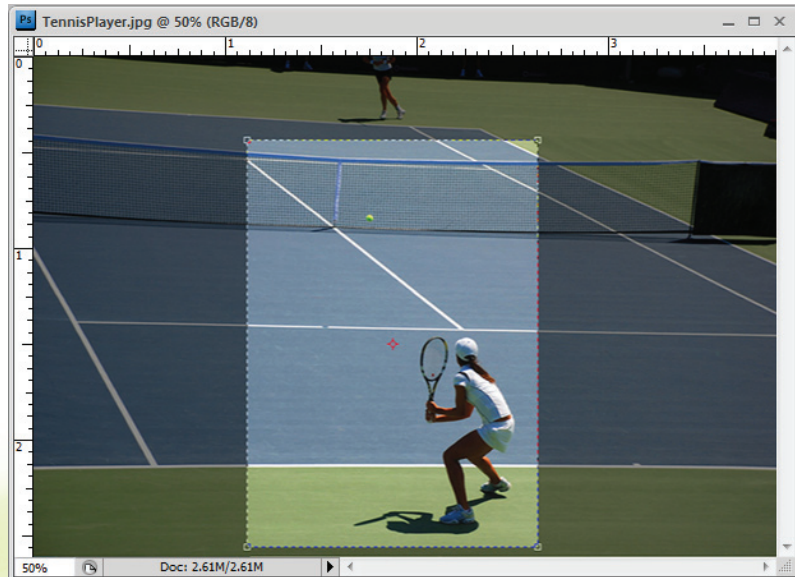

Photoshop® Tip: Cropping an Image

1. From the **Tool** palette, select the **Crop** tool 
2. Draw a box around the image you want to crop.
3. Double-click on the image.

*Tip: If you know the final size of the image that is needed, you can enter the **Width** and **Height** inside the Crop toolbar.*